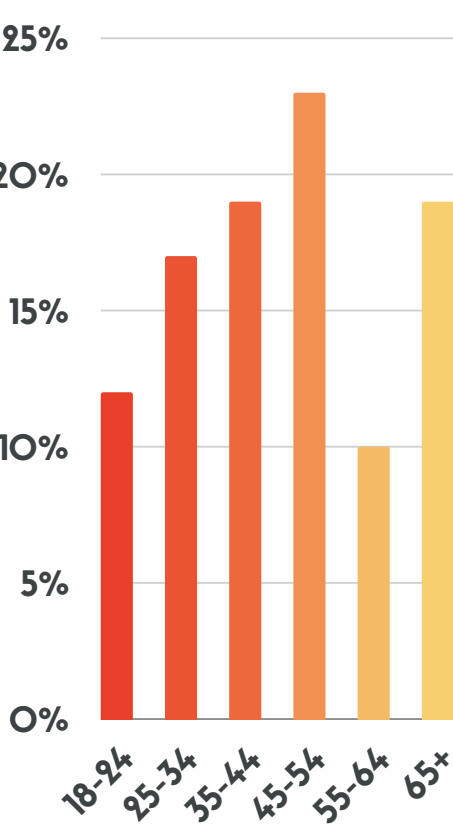

OUTBACK COMMUNITIES AUTHORITY

WHAT ARE OUR COMMUNITY NEEDS?

1910 SESSIONS

1 JULY 2021 - 30 JUNE 2022

TOP 25 LANDING PAGES:

WHO ARE OUR USERS?

AGE

DEVICE

MEDIUM