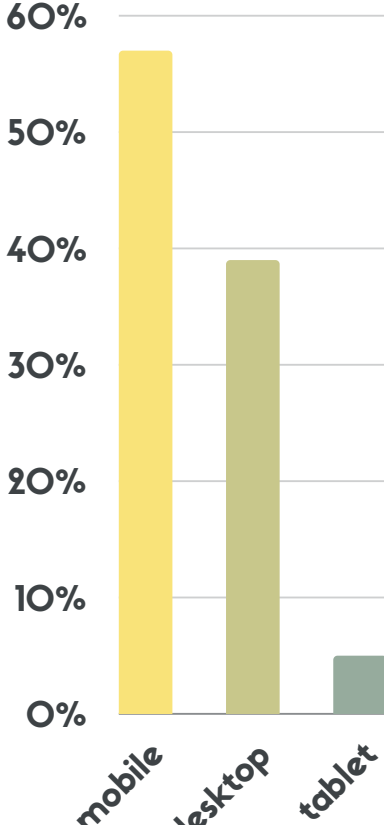

OUTBACK COMMUNITIES AUTHORITY

WHAT ARE OUR COMMUNITY NEEDS?

1910 SESSIONS

1 JULY 2021 - 30 JUNE 2022

TOP 25 LANDING PAGES:

WHO ARE OUR USERS?

AGE

DEVICE

MEDIUM