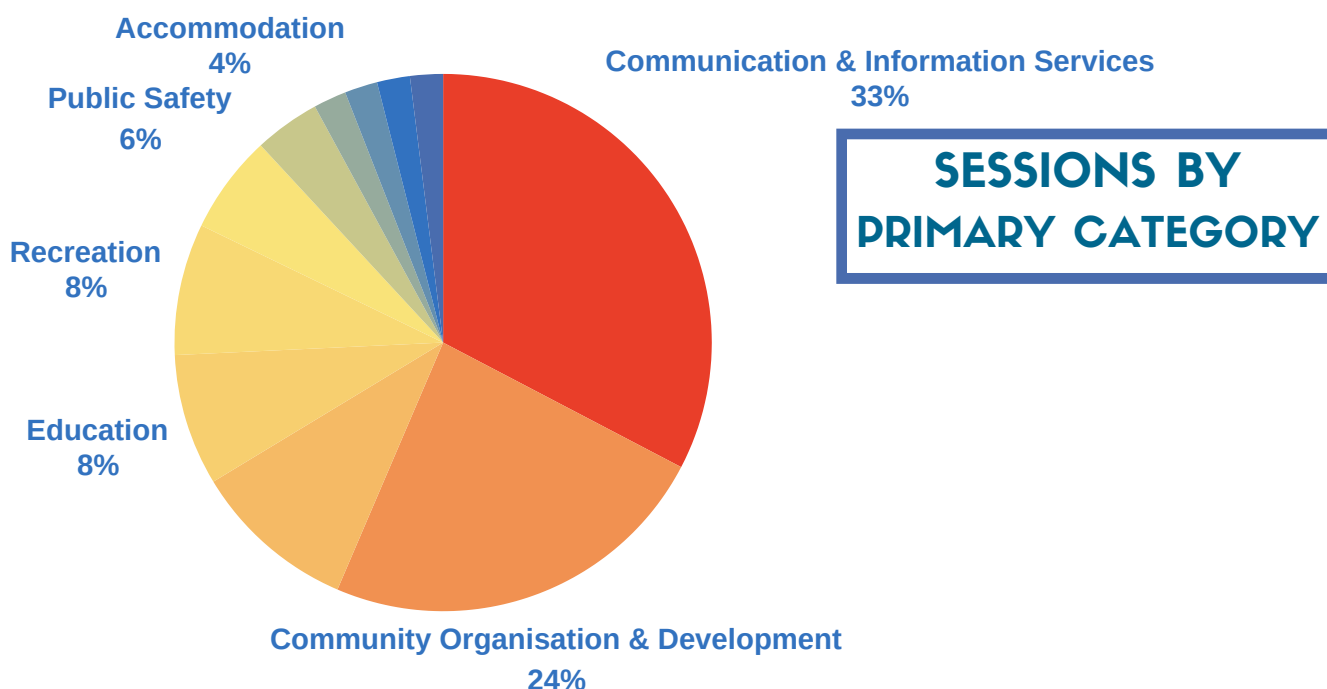

OUTBACK COMMUNITIES AUTHORITY

WHAT ARE OUR COMMUNITY NEEDS?

1910 SESSIONS

1 JULY 2021 - 30 JUNE 2022

TOP 25 LANDING PAGES:

WHO ARE OUR USERS?

AGE

DEVICE