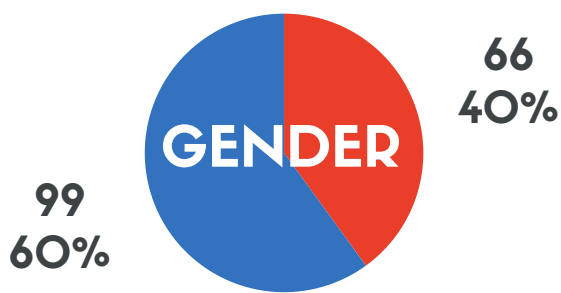

OUTBACK COMMUNITIES AUTHORITY

WHAT ARE OUR COMMUNITY NEEDS?

1910 SESSIONS

1 JULY 2021 - 30 JUNE 2022

TOP 25 LANDING PAGES:

WHO ARE OUR USERS?

AGE

DEVICE

MEDIUM