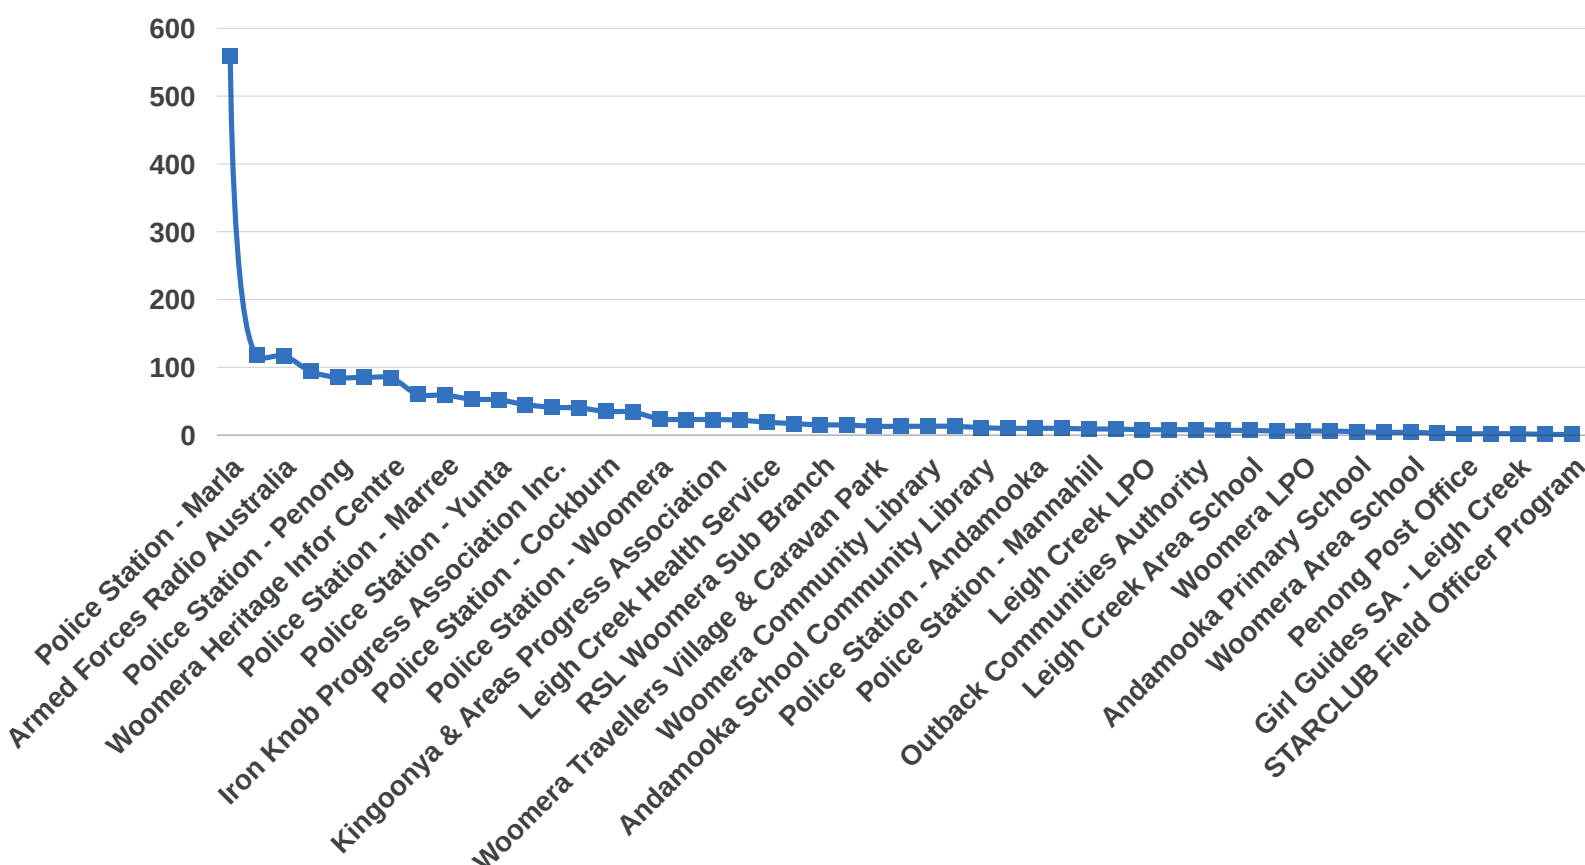

OUTBACK COMMUNITIES AUTHORITY

WHAT ARE OUR COMMUNITY NEEDS?

1910 SESSIONS

1 JULY 2021 - 30 JUNE 2022

TOP 25 LANDING PAGES:

WHO ARE OUR USERS?

AGE

DEVICE

MEDIUM